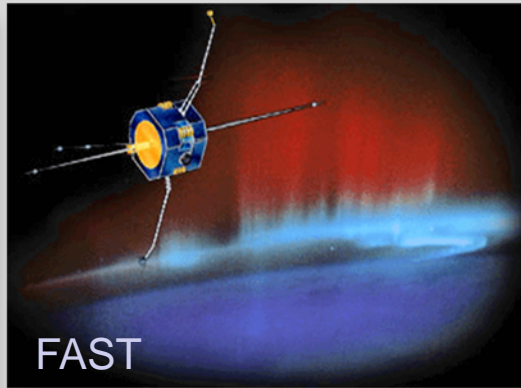

EUVE

FAST

RHESSI

NuSTAR

CHIPS

- UCB/SSL successfully operated 10 NASA Explorer spacecraft over a period of more than 20 years.
- Ground systems are highly automated, flight operations are reliable and efficient.