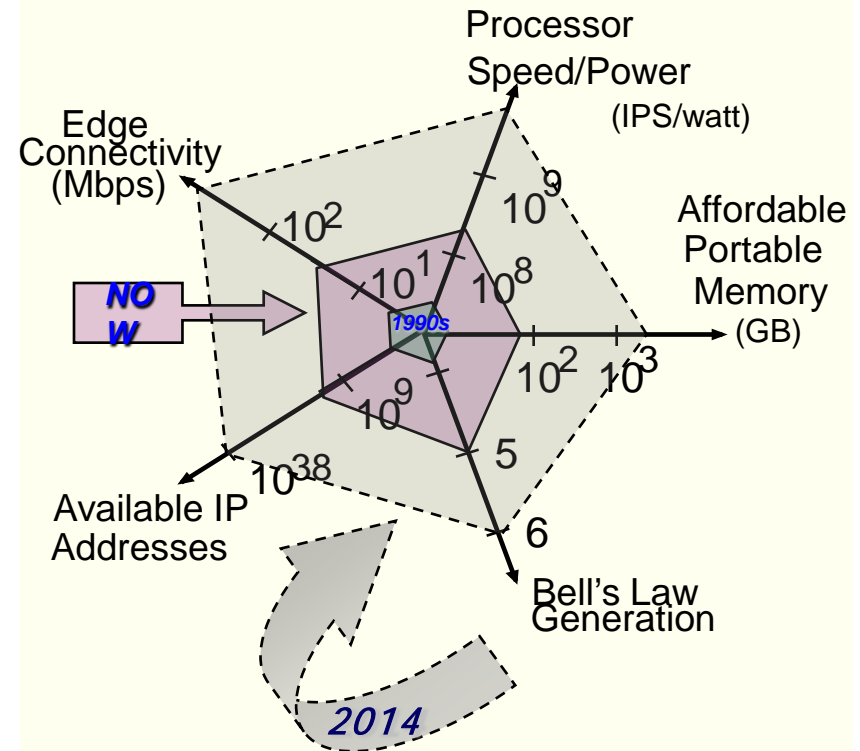

Graphics are UNCLASSIFIED