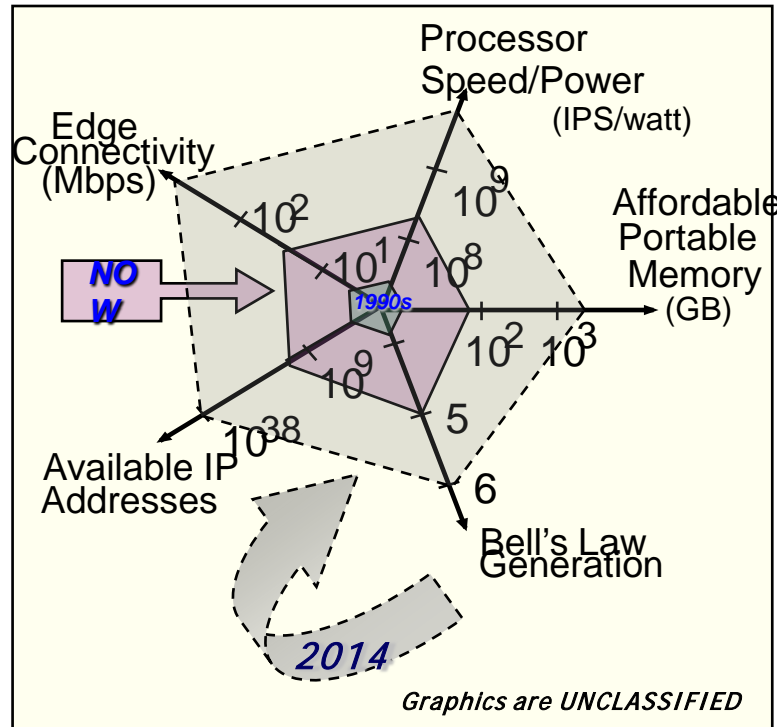

IMINT
SIGINT
HUMINT

Each slice is a different service, made up of ALL SOURCES!