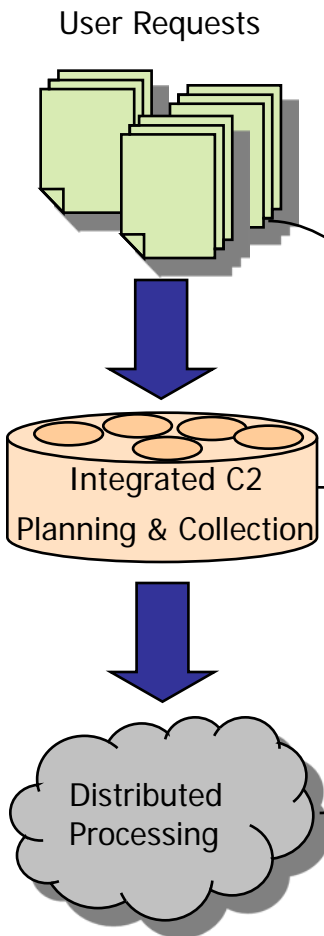

IMINT
SIGINT
HUMINT

Each slice is a different service, made up of ALL SOURCES!