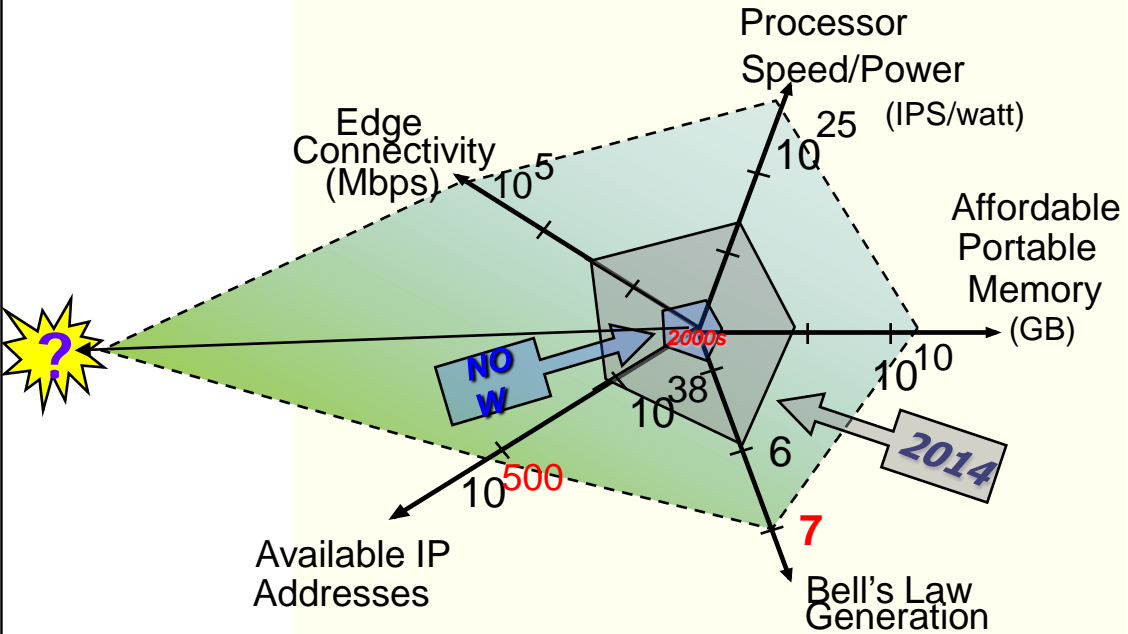

Most people overestimate what they can do in a year and underestimate what they can do in a decade!

Tony Robbins

Graphics are UNCLASSIFIED