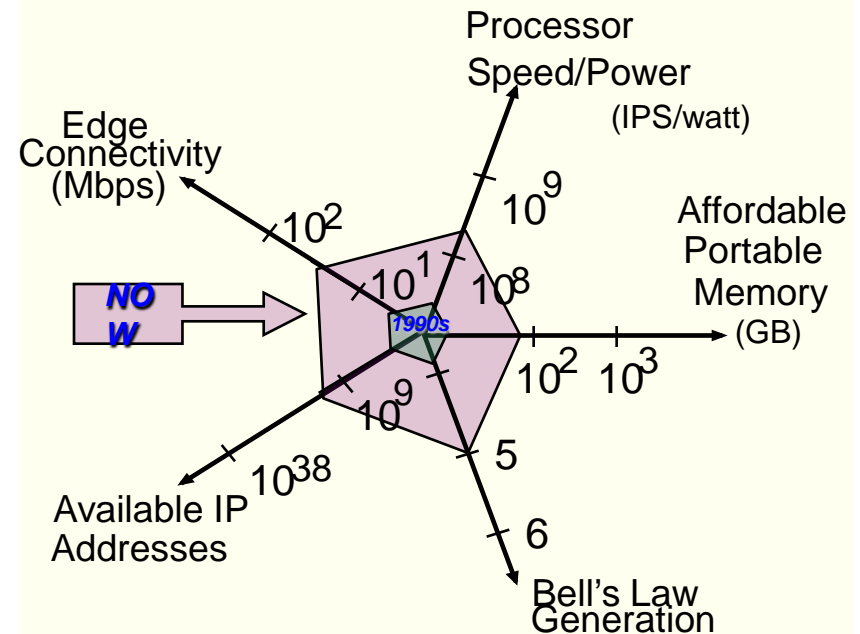

*2009
Ground System
Architectures
Workshop*

**A Multi-INT Ground System
for Today and Tomorrow**

Dr. Pete Rustan
March 24 – 26, 2009

Leveraging Commercial IT Today

Today's Capabilities:

- ✓ Significant IT capability is defined by combining the revolutionary expansion across each axis
- ✓ Common hardware infrastructure with tailored software for each mission
- ✓ Regardless of mission, ground system software has a great deal of commonality
 - Processing: About 80% common
 - C2: About 50% common
 - Mission Planning: About 65% common
- ✓ IP addressing to uniquely deliver every product from any space asset
- ✓ Virtualization of processing and storage to reduce floor space from 500k ft² (Gen 4) to 50k ft²(Gen 5)