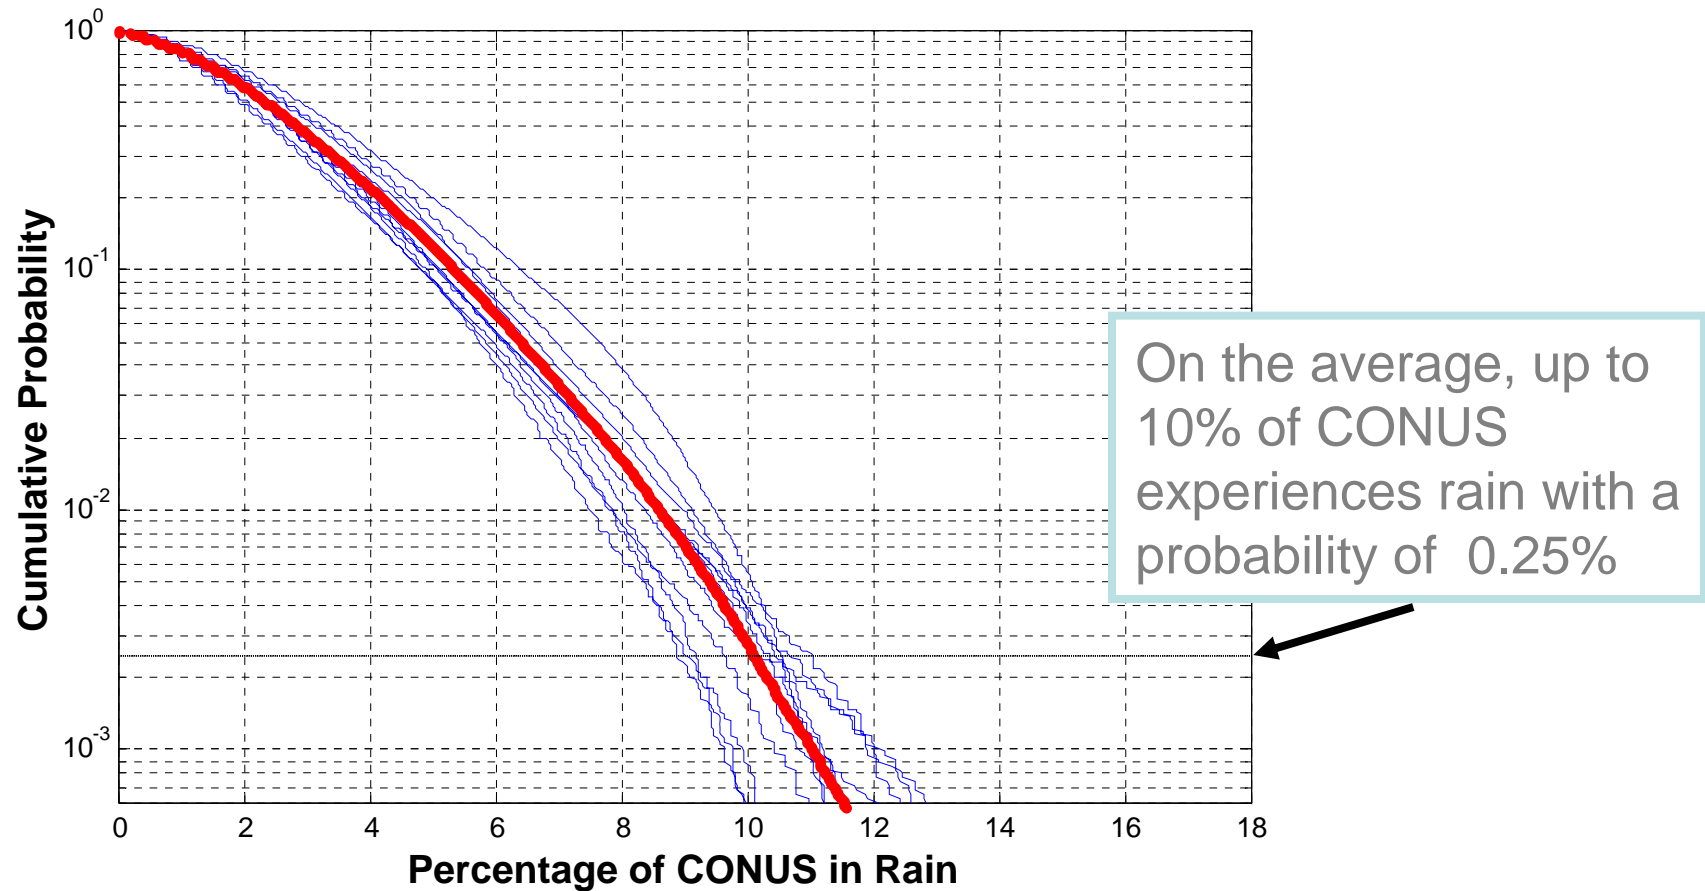

The Issue

Weather-Related Service Management (WRSM)

Good weather does not significantly affect Earth/space radio communications

Bad weather can significantly affect Earth/space radio communications

A Look at the Statistics

Weather-Related Service Management (WRSM)

Objective

Weather-Related Service Management (WRSM)

Manage spacecraft and ground station resources to minimize the impact of weather on Earth/space links