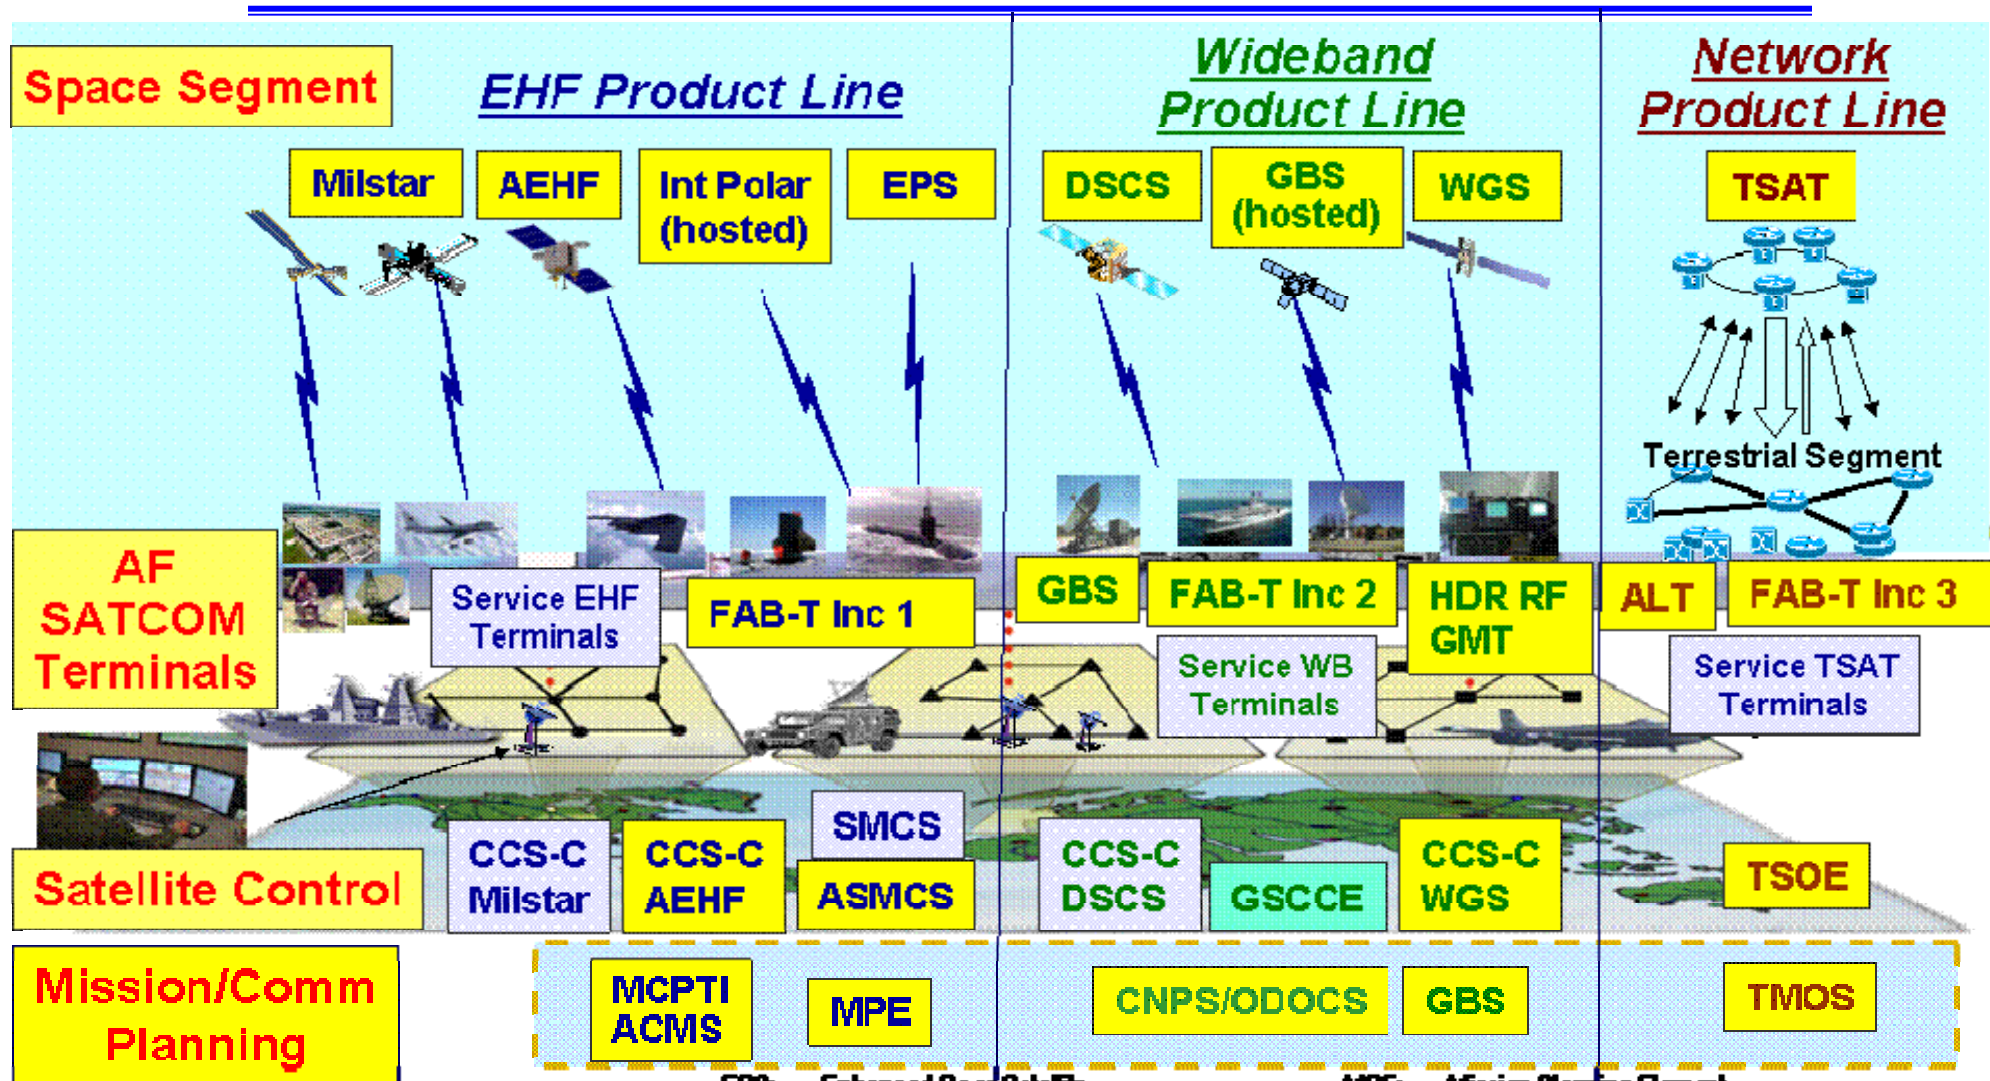

MILSATCOM Mission Area Product Line

AEHF: Advanced EHF
 ACMS: Automated Communications Mgt System
 ALT: Airborne Laser Terminal
 CCS-C: Command & Control System-Consolidated
 CNPS: Common Network Planning Software
 DSCS: Defense Satellite Communication System

EPS: Enhanced Polar Satellite
 FAB-T: Family of Adv Beyond Line-of-Sight Terminal
 GBS: Global Broadcast Service
 GMT: Ground Mobile Forces
 GSCCE: Gapsiller Satellite Cmd & Ctrl Element
 GMT: Ground Multi-Band Terminal
 HDR RF: High Data Rate Radio Frequency

MPE: Mission Planning Element
 ODOCS: Objective DBCB Operational Control Subsystem
 SMCS: Satellite Mission Control Subsystem
 TSAT: Transformational Comm Satellite Sys
 TSOE: TSAT Satellite Operations Element
 TMOS: TSAT Mission Operations System
 WGS: Wideband Gapsiller Satellite