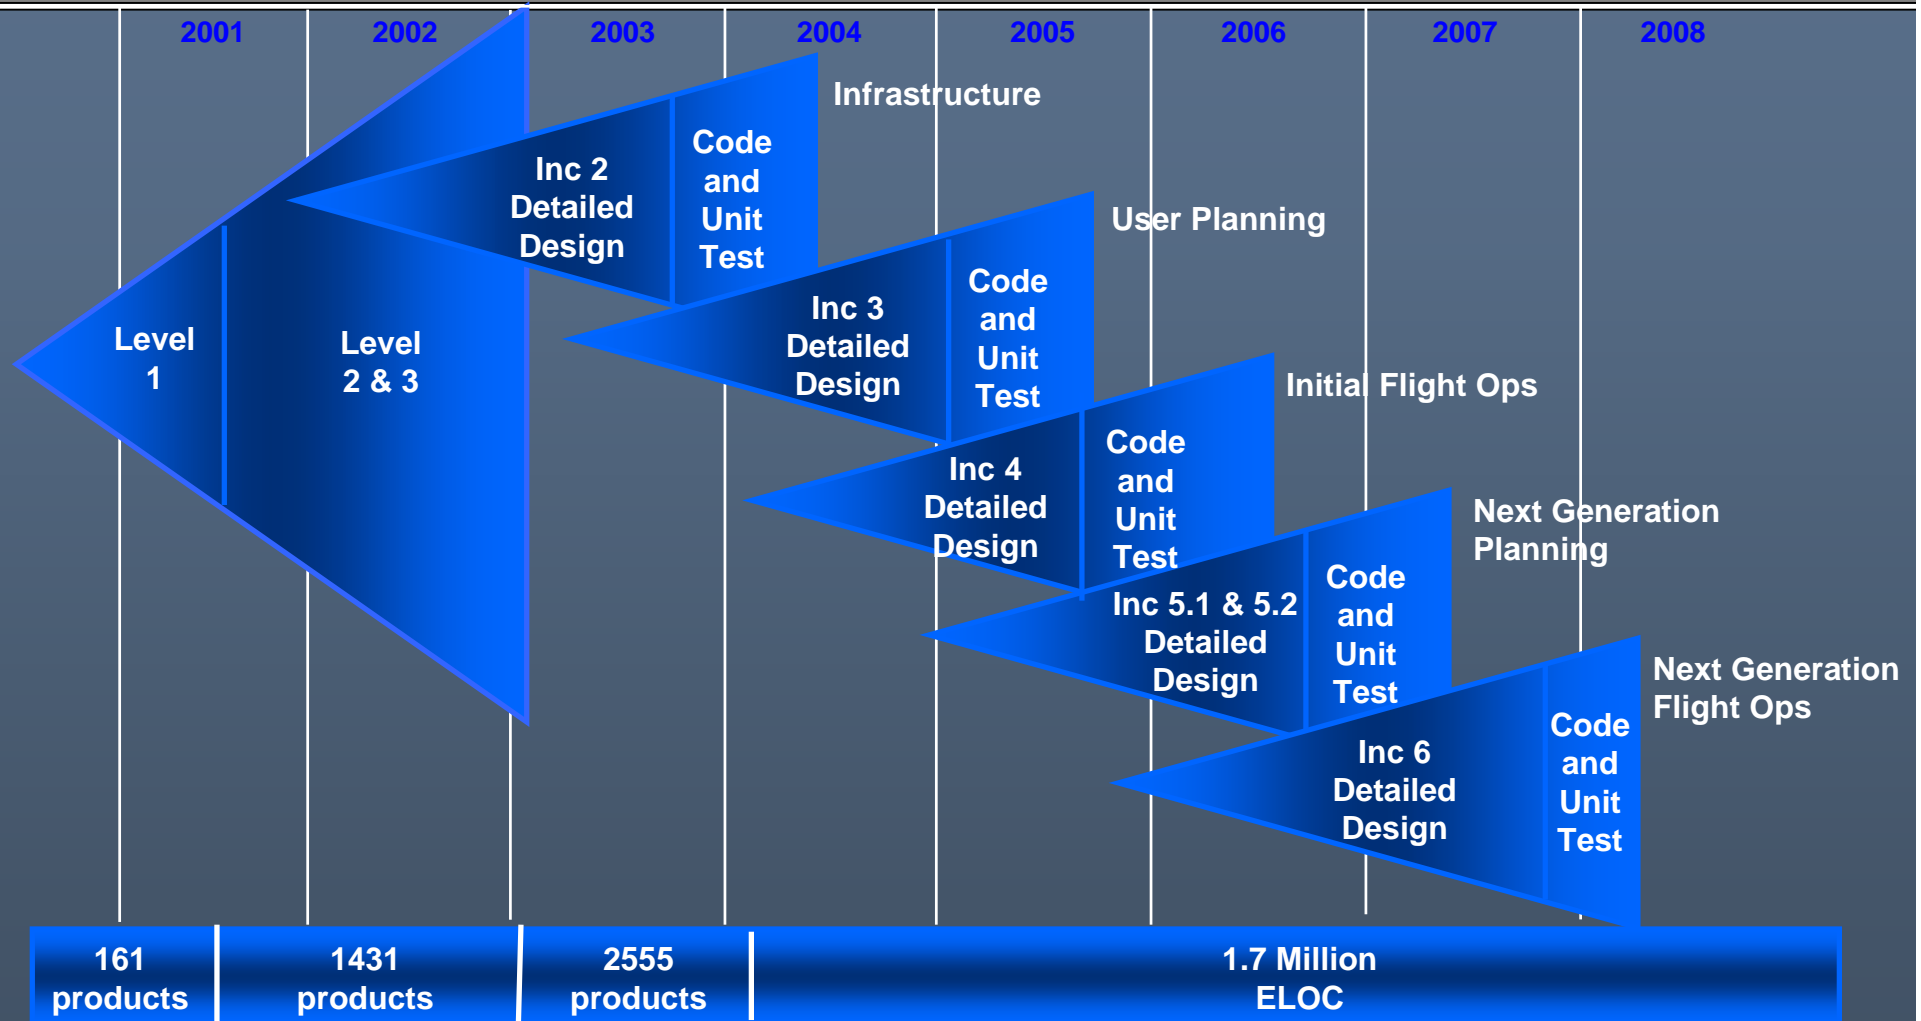

Corporate Alignment

Listening to the Customer

Resources

Domain Expertise

- Transformational C2
- Intelligence Systems
- Mission Management
- Architectures
- Next-Generation CONOPS
- Homeland Security

People

- 13,000 Strong
- 88% Degreed
- 15 yrs/ Avg Exp.
- 8000 SCI Clearances

Processes

- CMMI Level 5 Software
- CM Level 5 Systems Engineering

***Driving Effects & Capability Based Solutions
for C4/ISR and Homeland Security***

AEHF MCS Incremental Development

Incremental Architecture Separation is Key to Supporting User Flexibility