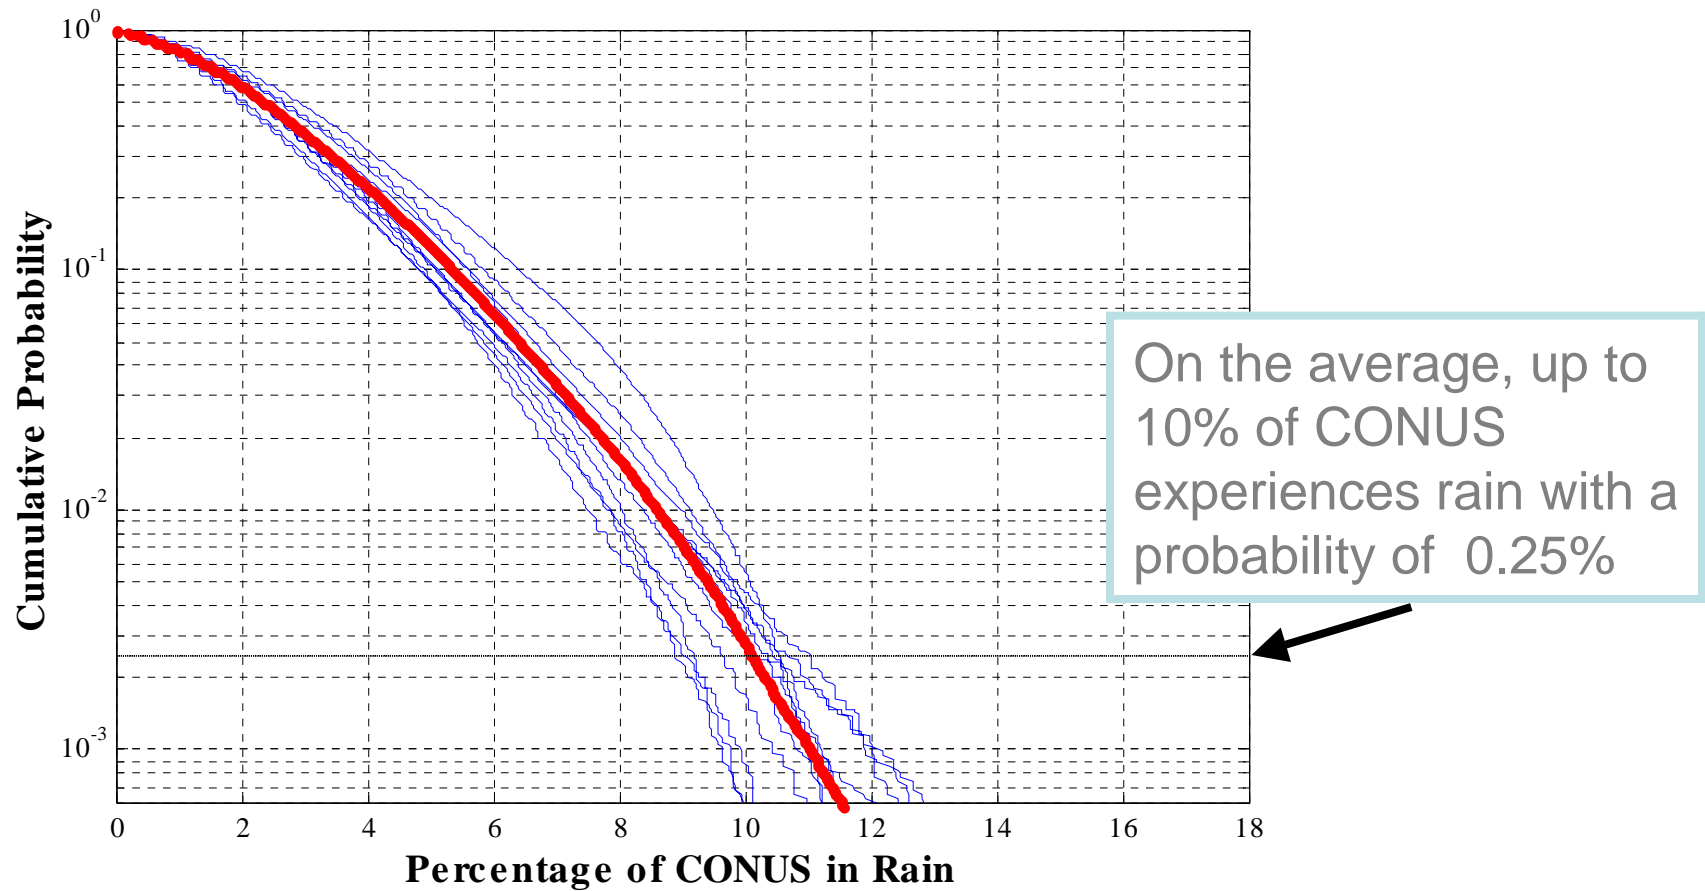

The Issue

Weather-Related Service Management (WRSM)

Good weather does not significantly affect Earth/space radio communications

Bad weather can significantly affect Earth/space radio communications

A Look at the Statistics

Weather-Related Service Management (WRSM)

Objective

Weather-Related Service Management (WRSM)

Manage spacecraft resources to minimize the impact of weather on Earth/space links