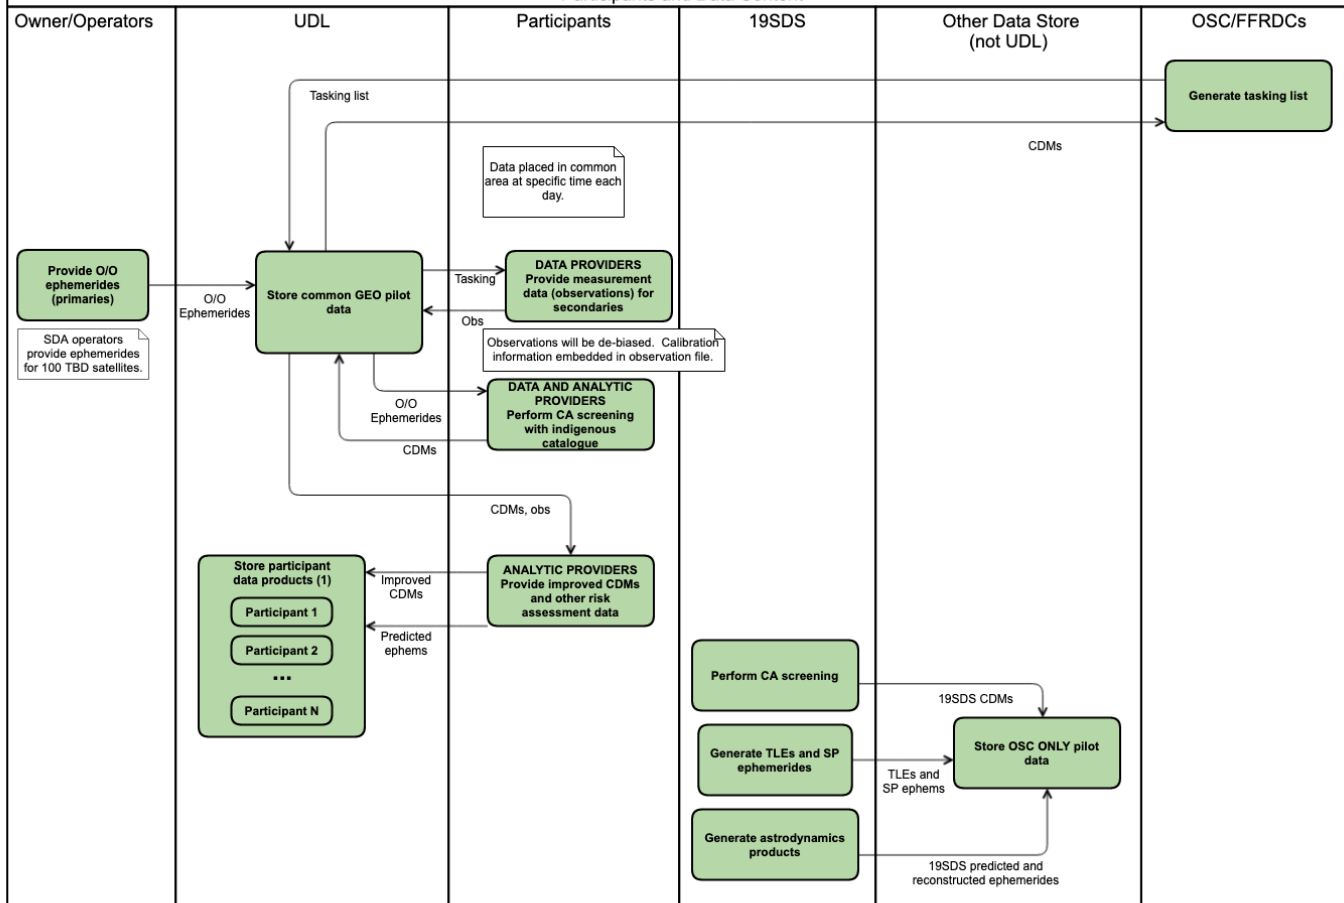

Participants and Data Content