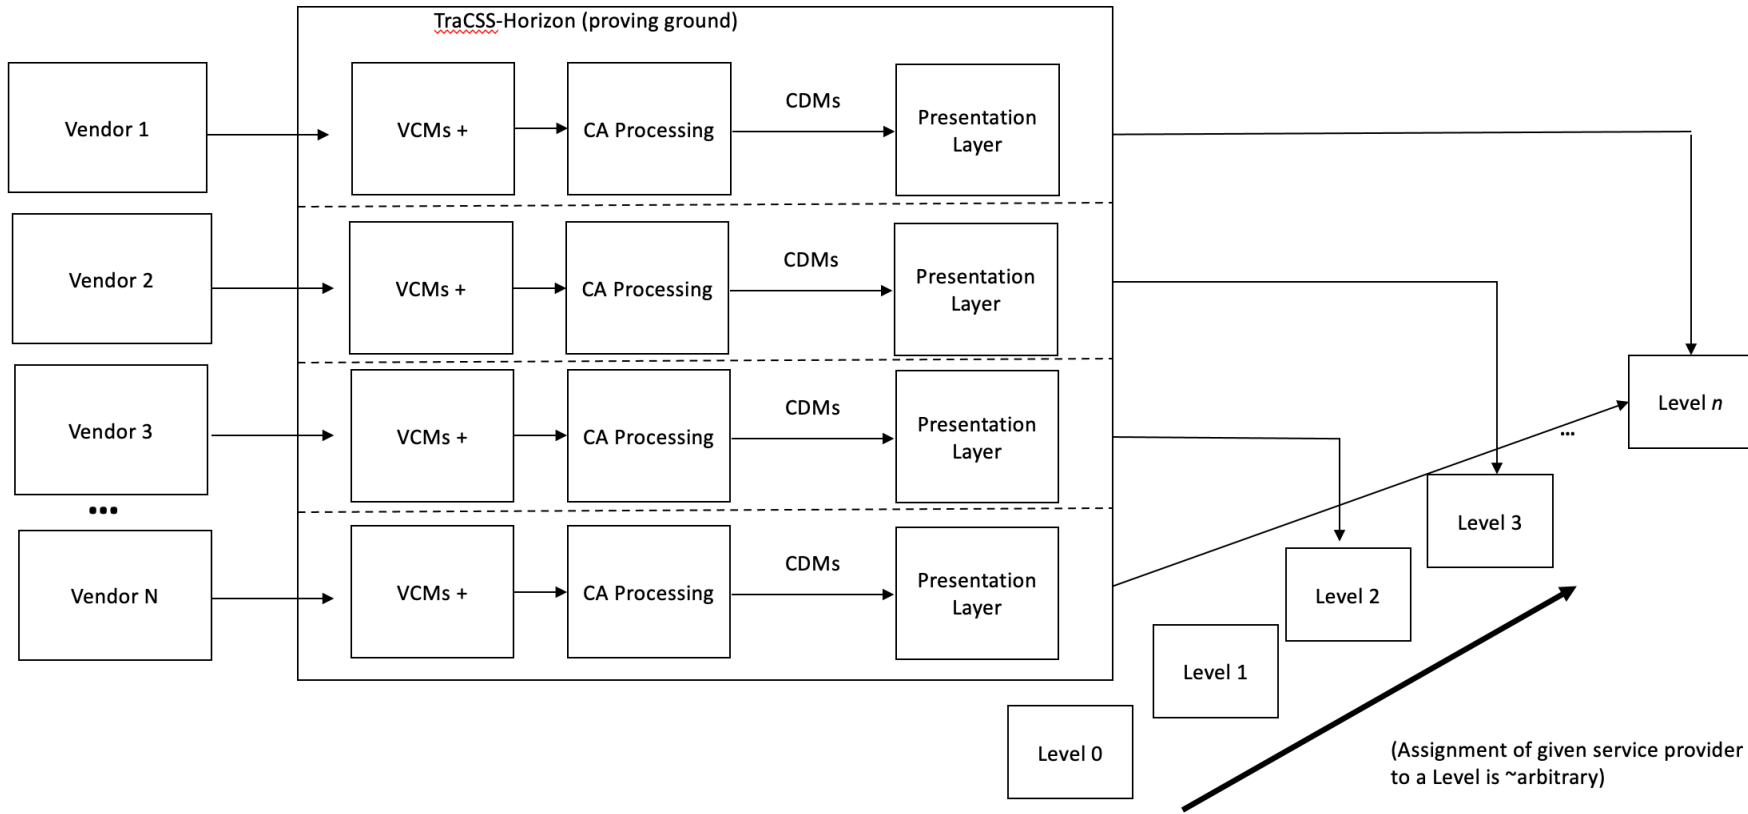

Data Services

- «ServiceSpecification» Data Ingest
- «ServiceSpecification» Data Conditioning
- «ServiceSpecification» Data Store/Retrieval

Software Services

- «ServiceSpecification» DevSecOps Pipeline and Orchestration
- «ServiceSpecification» Workflow Engine
- «ServiceSpecification» Load Balancer
- «ServiceSpecification» Container Image Management
- «ServiceSpecification» Cluster Manager
- «ServiceSpecification» Authorization / Authentication
- «ServiceSpecification» Visualization
- «ServiceSpecification» Container Orchestration
- «ServiceSpecification» Log Data Service

Infrastructure Services

- «ServiceSpecification» Computing
- «ServiceSpecification» Networking
- «ServiceSpecification» Security

Participants and Data Content

(1) Only participant and OSC can see data products; they are not shared with other participants.
 (2) Pc supplement is based on NASA algorithms for low relative velocity conjunctions and is used as a tasking list for observations of secondaries.